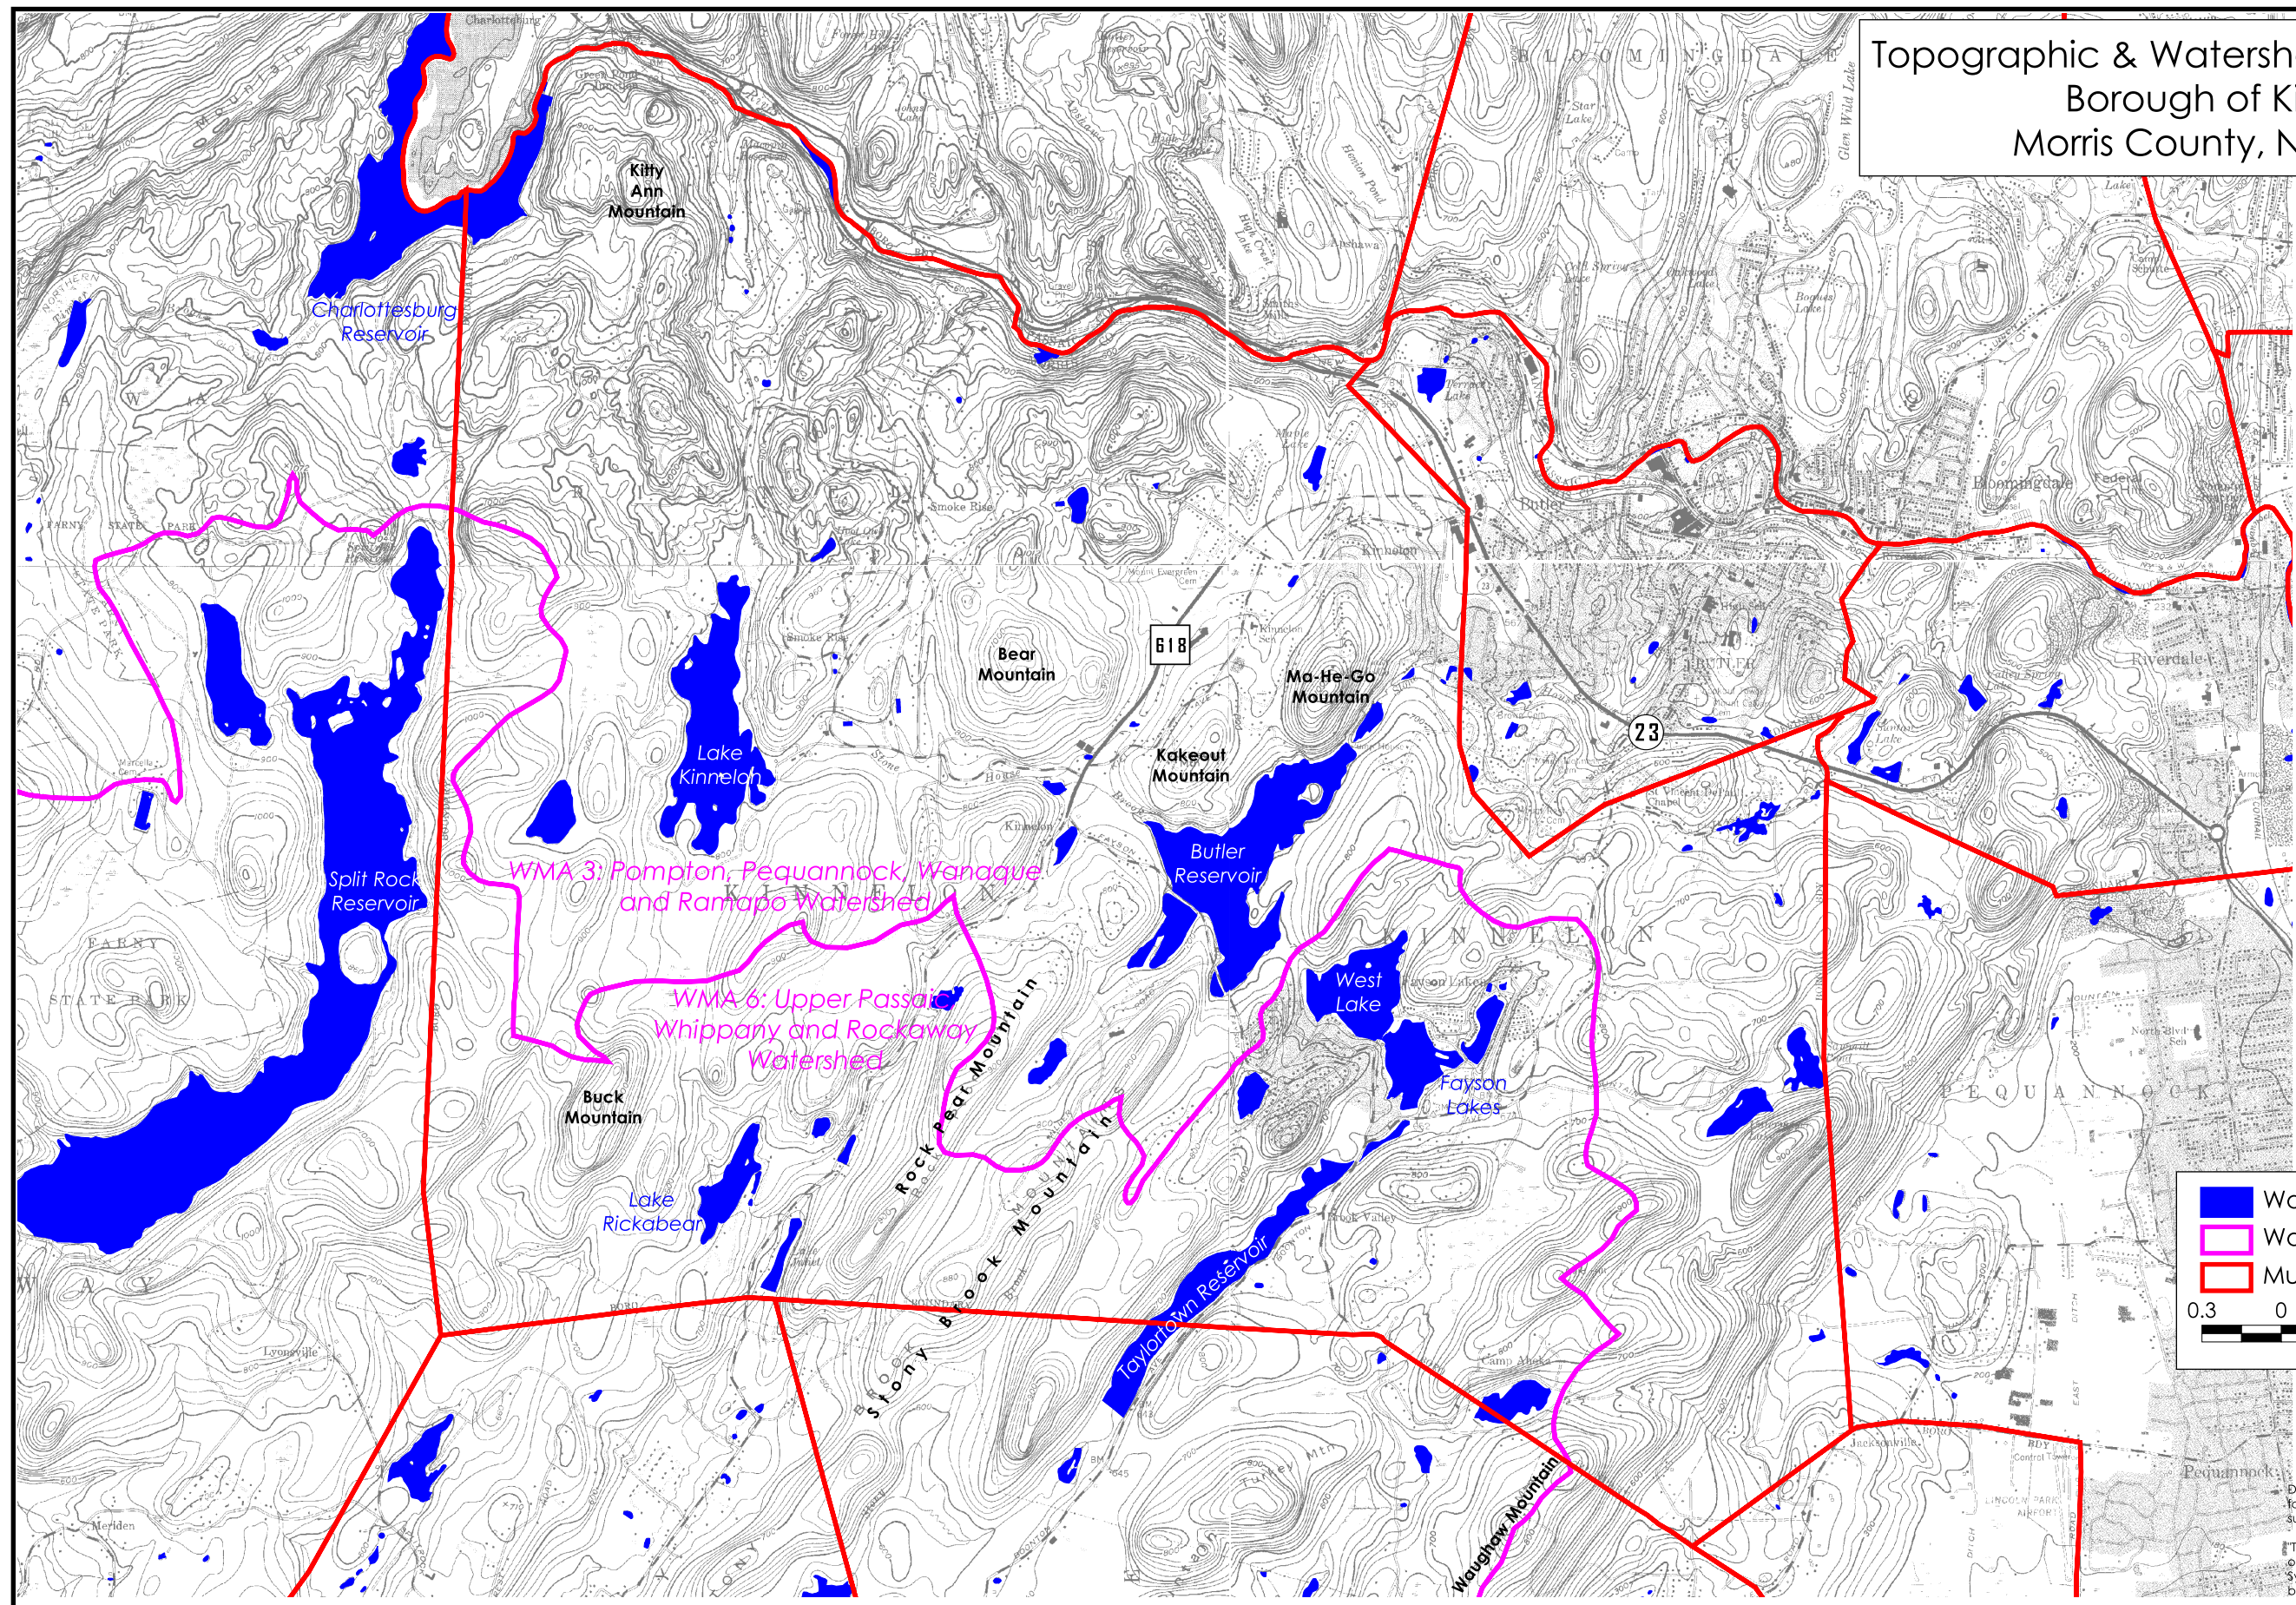

# Topographic & Watershed Boundary Map Borough of Kinnelon Morris County, New Jersey

- DRAFT -

■ Waterbody  
■ Watershed Boundary  
■ Municipal Boundary

0.3 0 0.3 0.6 Miles

Map Prepared February 1, 2005 by:  
 MORRIS LAND CONSERVANCY  
 19 Boonton Ave  
 Boonton, NJ 07005

Data Sources: NJDEP, NJGS. "This map is to be used solely for planning purposes, and does not take the place of a survey."

This map was developed using New Jersey Department of Environmental Protection Geographic Information System digital data, but this secondary product has not been verified by the NJDEP and is not state-authorized."